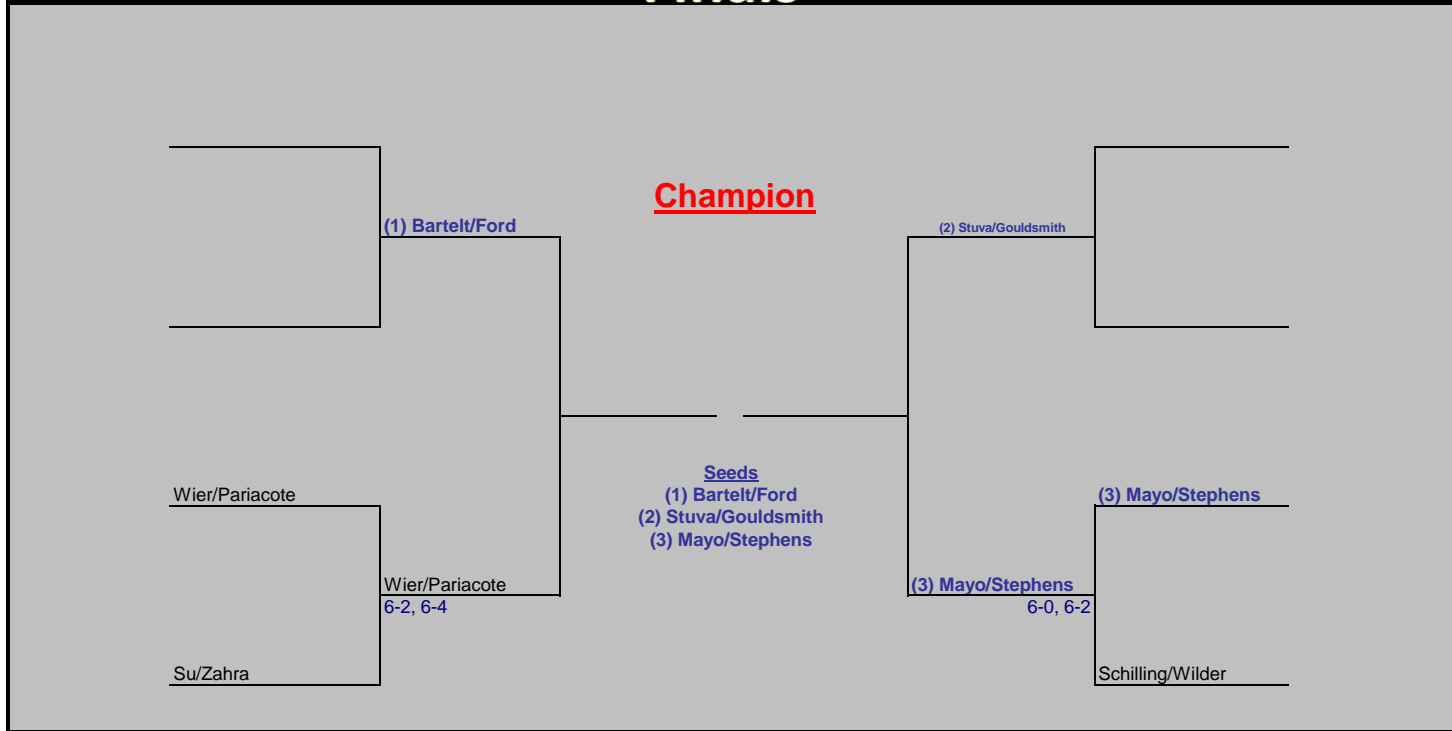

2017 ABTL Mens Doubles

Play between
Oct 24 - Oct 27
Quarters

Play between
Oct 28 - Oct 31
Semi's

Play Between
Nov 1 - Nov 4
Finals

Play between
Oct 28 - Oct 31
Semi's

Play between
Oct 24 - Oct 27
Quarters

2017 ABTL Womens Doubles

Play between
Oct 24 - Oct 27
Quarters

Play between
Oct 28 - Oct 31
Semi's

Play Between
Nov 1 - Nov 4
Finals

Play between
Oct 28 - Oct 31
Semi's

Play between
Oct 24 - Oct 27
Quarters